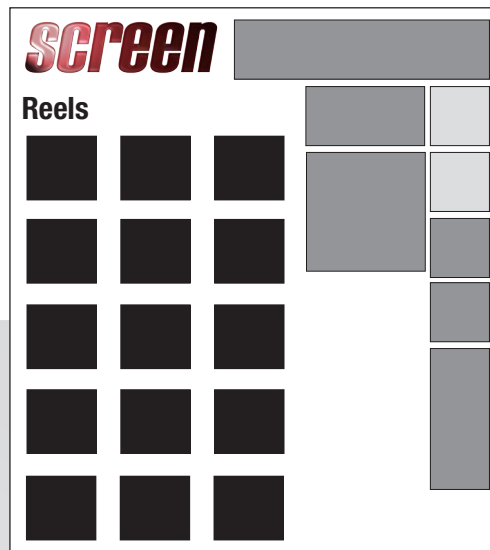

REEL LIBRARY

AD DIGITAL REQUIREMENTS: RGB, 72 dpi, web optimized JPG or GIF

VIDEO DIGITAL REQUIREMENTS: AVI, MOV, MP4, and MPEG files accepted. Reels should not exceed 5 minutes in length.

MEDIA ACCEPTED: Email attachments, on disk or FTP download link.

MAIL PAYMENT AND FILES TO: Screen Magazine, P.O. Box 471272, Chicago, IL 60647

FOR ADVERTISING ARTWORK SUBMISSIONS AND MORE INFORMATION, CONTACT:

Jennifer Hagarty

Creative Director

jhagarty@screenmag.com